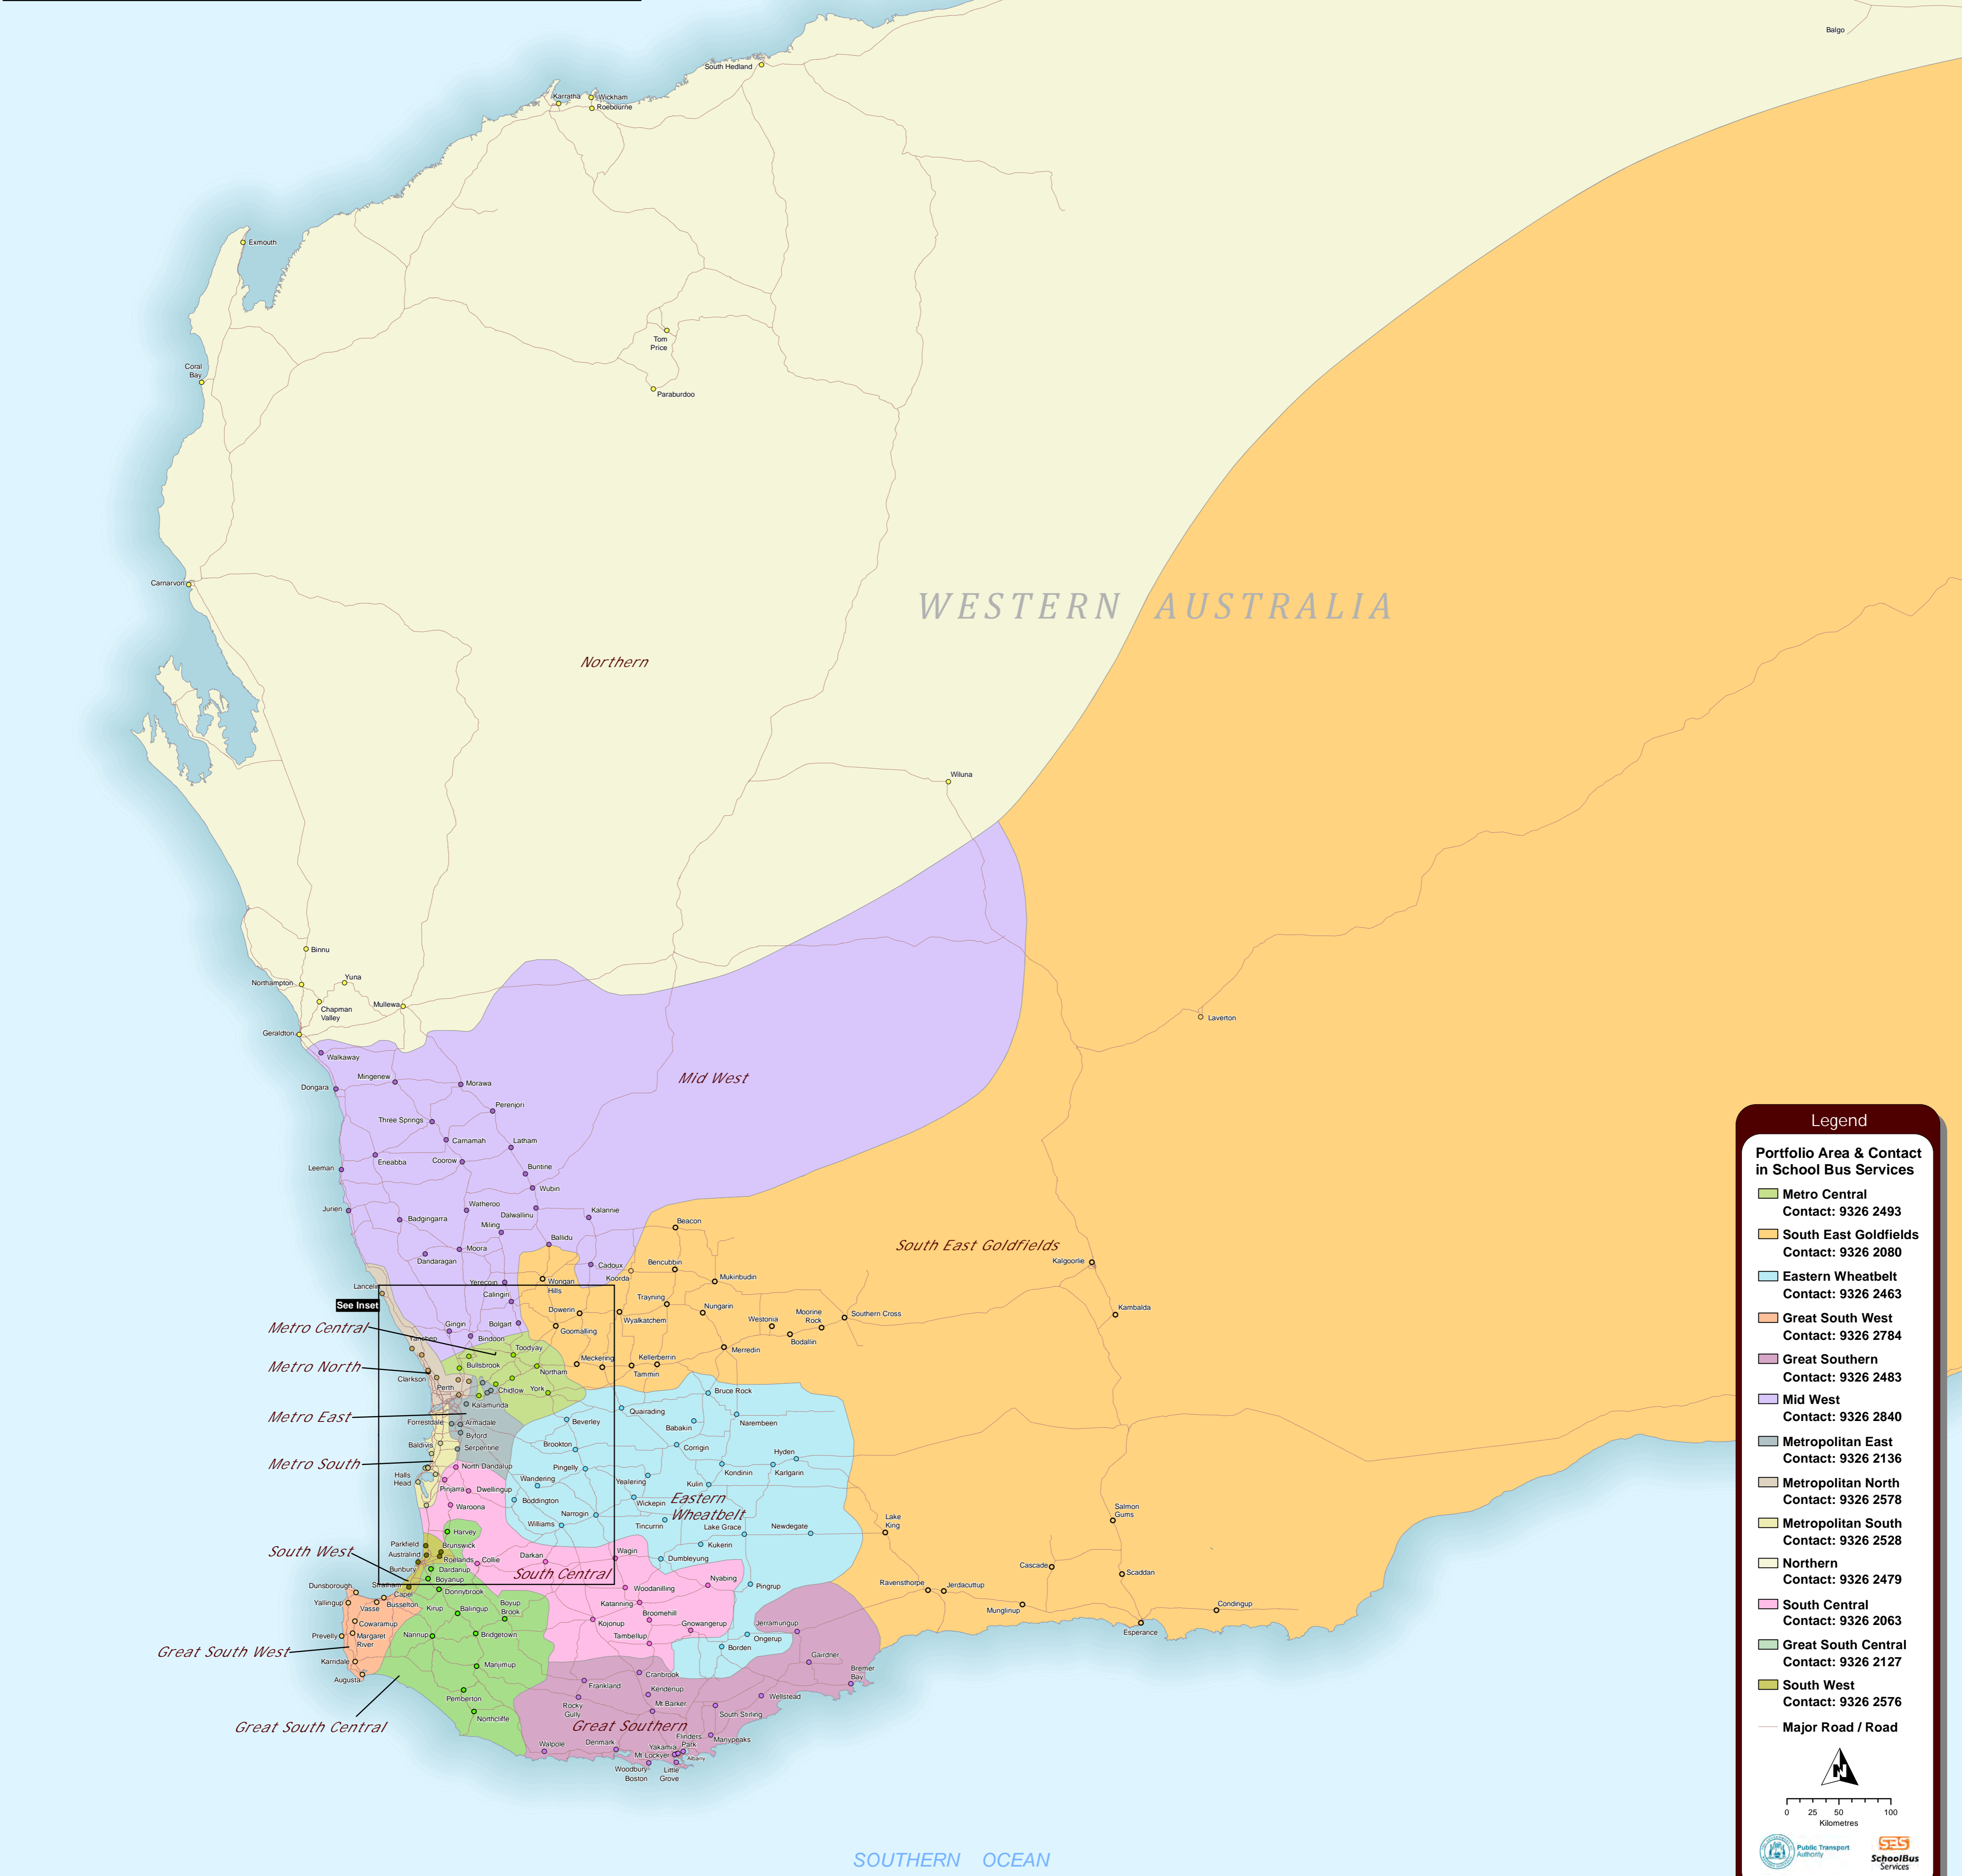

Mainstream Portfolio Map - March 2020

Legend

Portfolio Area & Contact in School Bus Services

- Metro Central
Contact: 9326 2493
- South East Goldfields
Contact: 9326 2080
- Eastern Wheatbelt
Contact: 9326 2463
- Great South West
Contact: 9326 2784
- Great Southern
Contact: 9326 2483
- Mid West
Contact: 9326 2840
- Metropolitan East
Contact: 9326 2136
- Metropolitan North
Contact: 9326 2578
- Metropolitan South
Contact: 9326 2528
- Northern
Contact: 9326 2479
- South Central
Contact: 9326 2063
- Great South Central
Contact: 9326 2127
- South West
Contact: 9326 2576
- Major Road / Road

0 25 50 100
 Kilometres