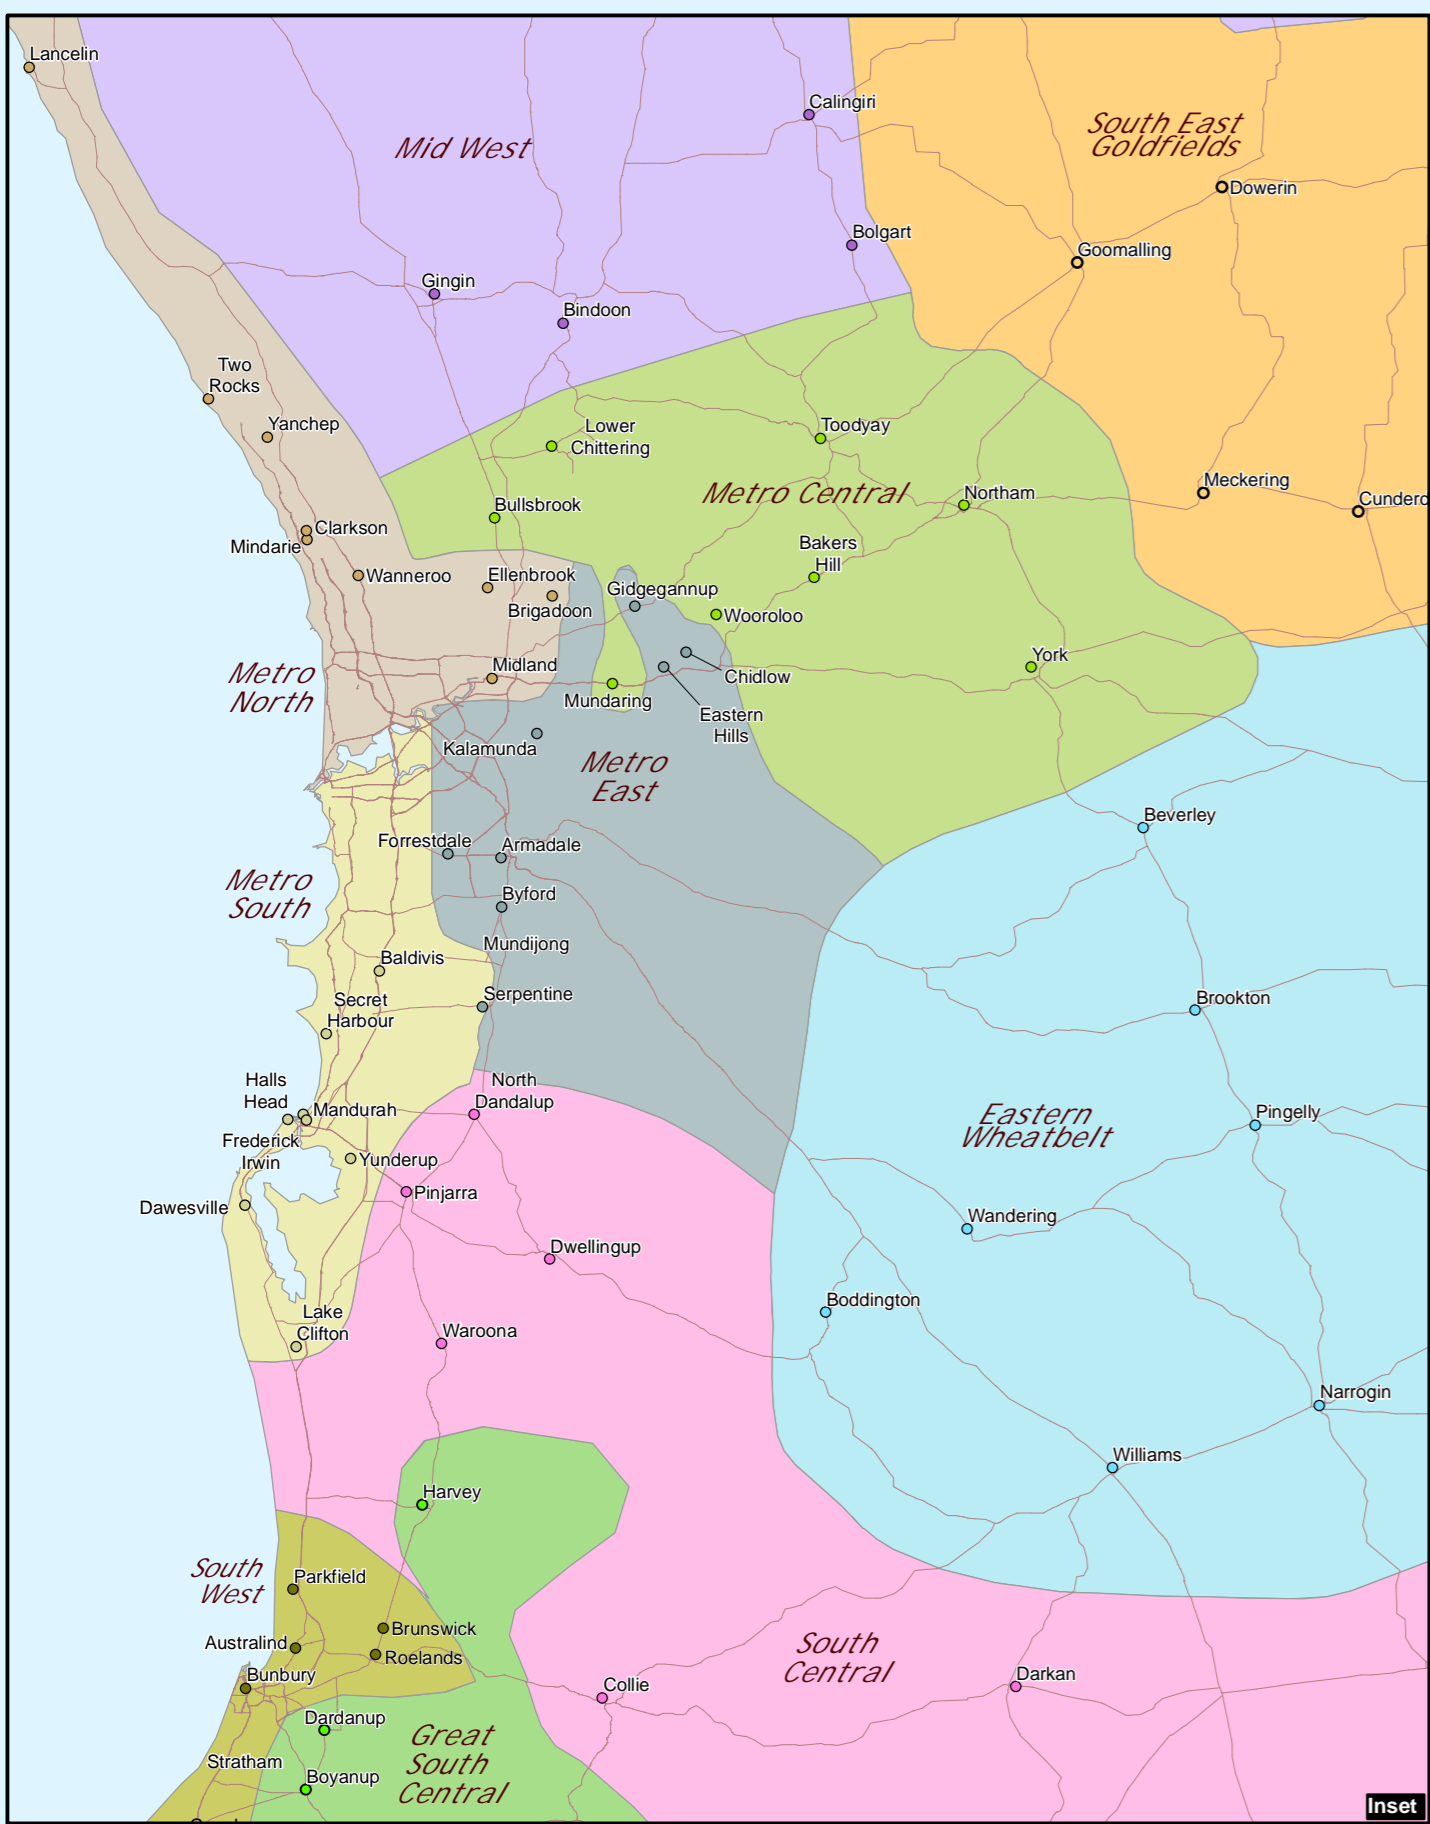

Mainstream Portfolio Map - March 2020

Legend

Portfolio Area & Contact in School Bus Services

- Metro Central
Contact: 9326 2493
- South East Goldfields
Contact: 9326 2080
- Eastern Wheatbelt
Contact: 9326 2463
- Great South West
Contact: 9326 2784
- Great Southern
Contact: 9326 2483
- Mid West
Contact: 9326 2840
- Metropolitan East
Contact: 9326 2136
- Metropolitan North
Contact: 9326 2578
- Metropolitan South
Contact: 9326 2528
- Northern
Contact: 9326 2479
- South Central
Contact: 9326 2063
- Great South Central
Contact: 9326 2127
- South West
Contact: 9326 2576
- Major Road / Road

0 25 50 100
 Kilometres